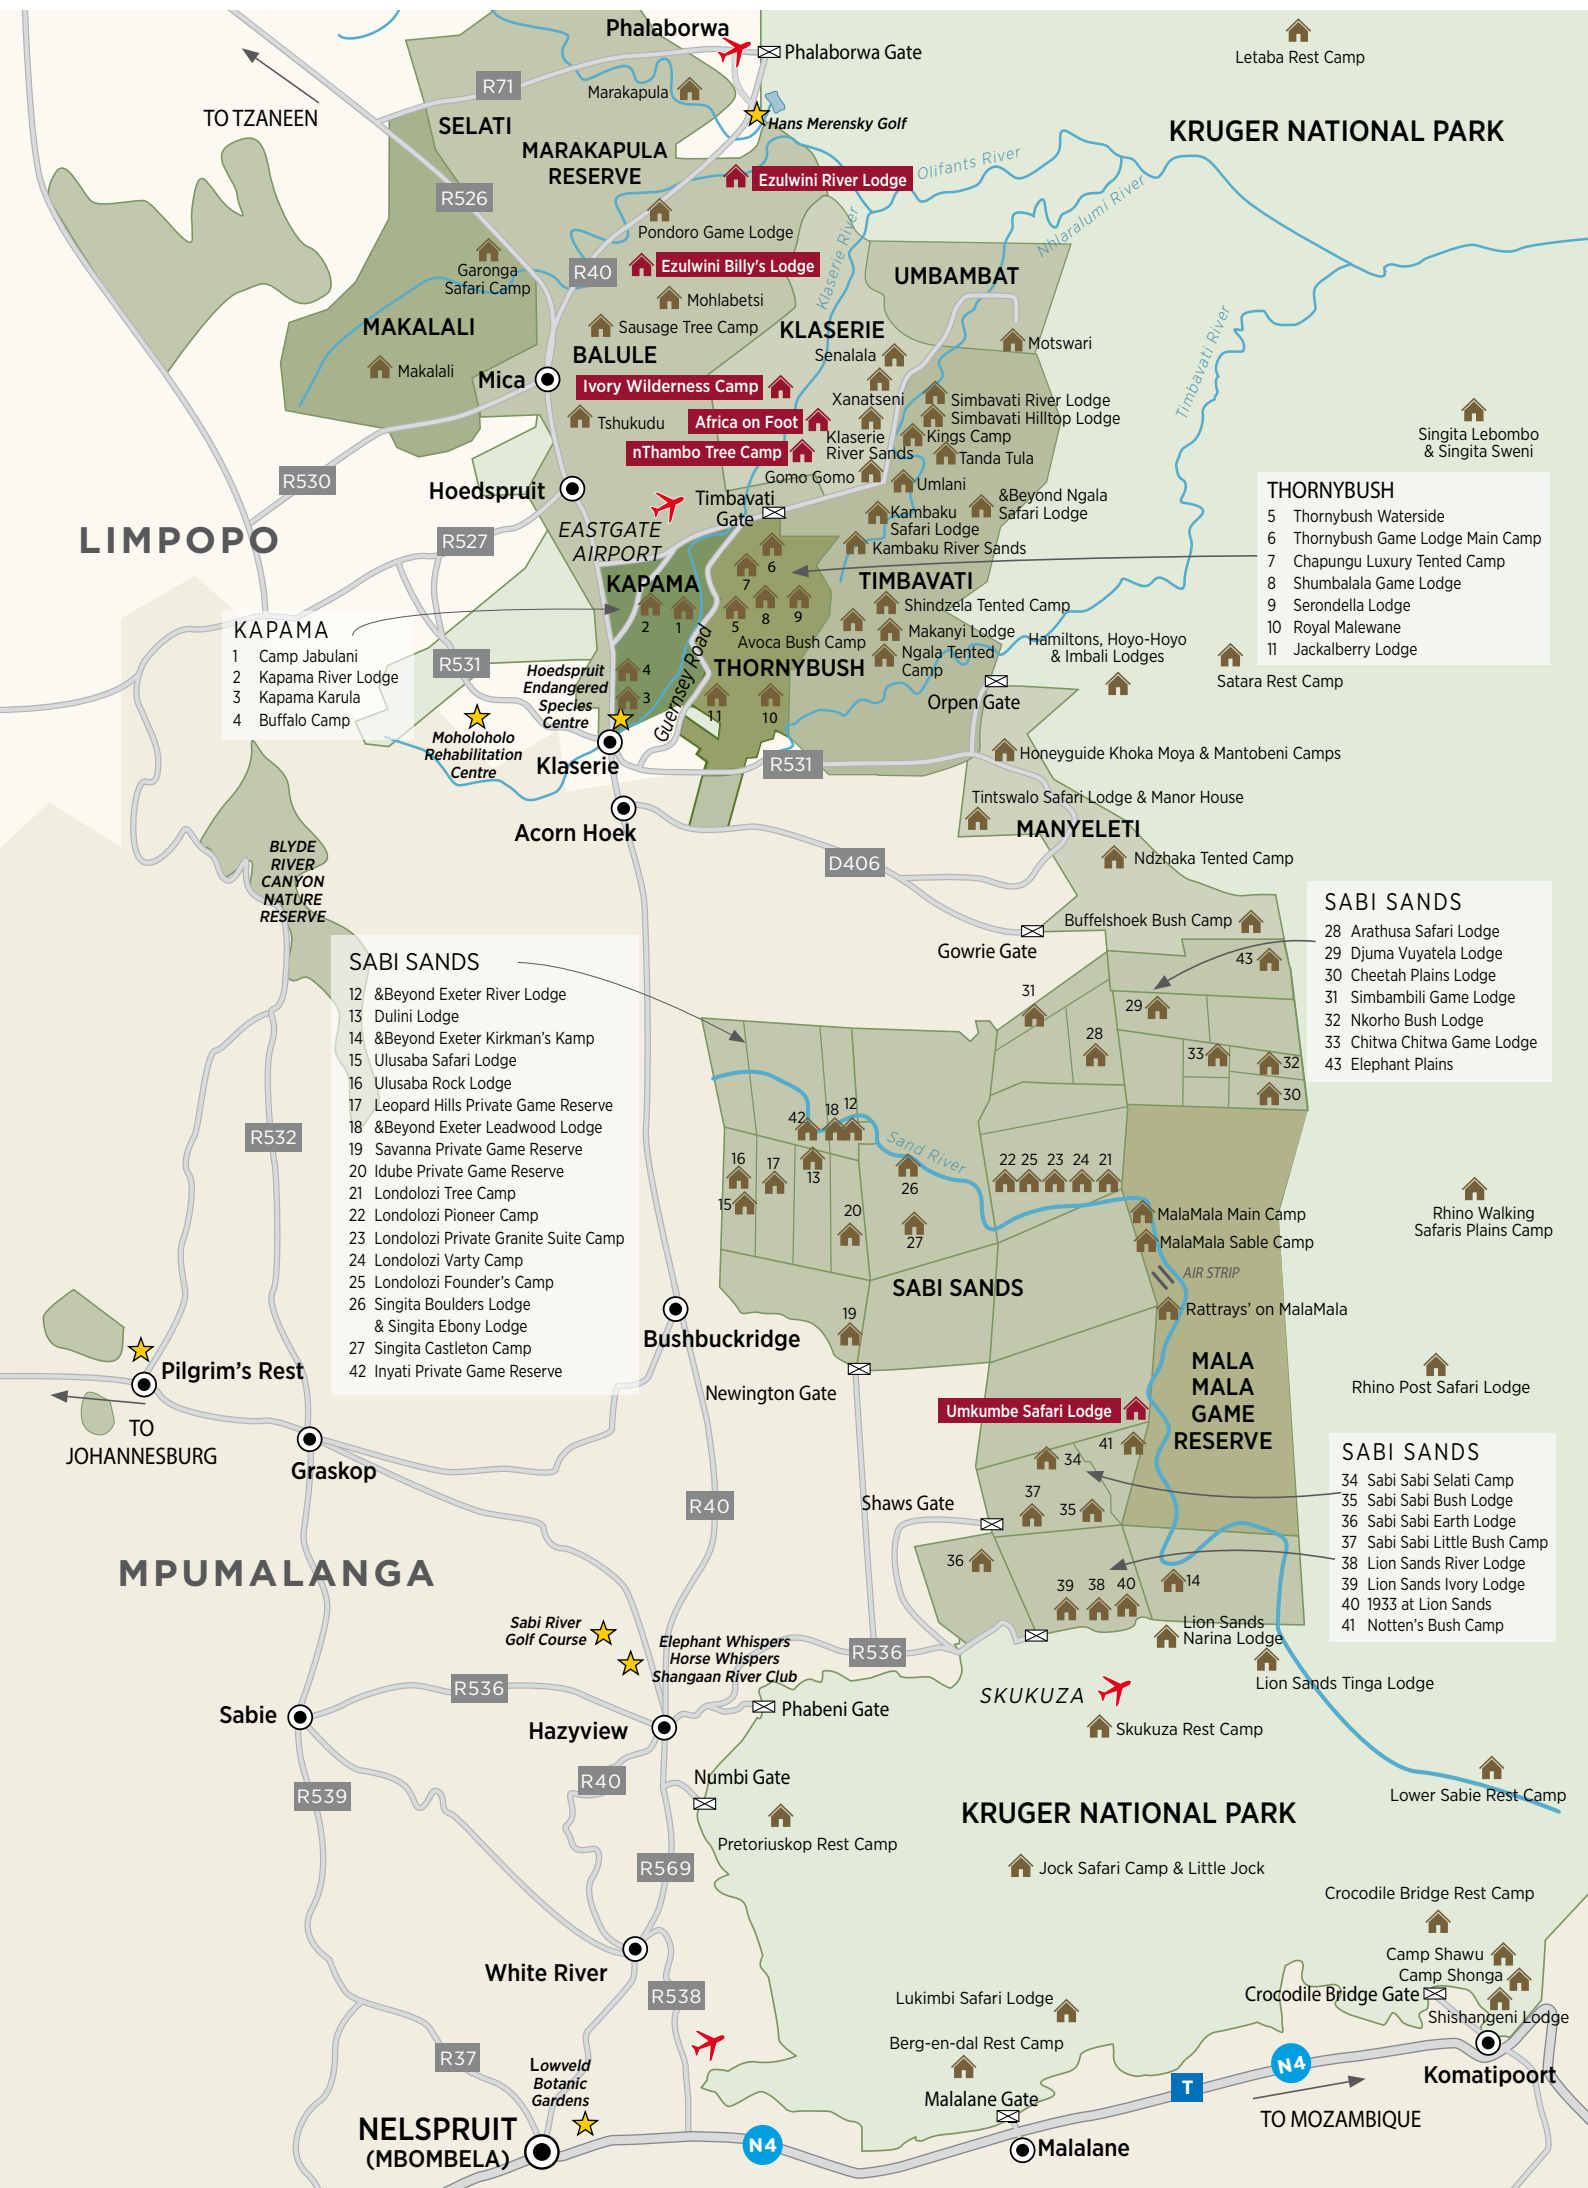

SUN DESTINATIONS™

- KAPAMA**
- 1 Camp Jabulani
 - 2 Kapama River Lodge
 - 3 Kapama Karula
 - 4 Buffalo Camp

- SABI SANDS**
- 12 &Beyond Exeter River Lodge
 - 13 Dulinii Lodge
 - 14 &Beyond Exeter Kirkman's Kamp
 - 15 Ulusaba Safari Lodge
 - 16 Ulusaba Rock Lodge
 - 17 Leopard Hills Private Game Reserve
 - 18 &Beyond Exeter Leadwood Lodge
 - 19 Savanna Private Game Reserve
 - 20 Idube Private Game Reserve
 - 21 Londolozi Tree Camp
 - 22 Londolozi Pioneer Camp
 - 23 Londolozi Private Granite Suite Camp
 - 24 Londolozi Varty Camp
 - 25 Londolozi Founder's Camp
 - 26 Singita Boulders Lodge & Singita Ebony Lodge
 - 27 Singita Castleton Camp
 - 42 Inyati Private Game Reserve

- THORNYBUSH**
- 5 Thornybush Waterside
 - 6 Thornybush Game Lodge Main Camp
 - 7 Chapungu Luxury Tented Camp
 - 8 Shumbalala Game Lodge
 - 9 Serondella Lodge
 - 10 Royal Malewane
 - 11 Jackalberry Lodge

- SABI SANDS**
- 34 Sabi Sabi Selati Camp
 - 35 Sabi Sabi Bush Lodge
 - 36 Sabi Sabi Earth Lodge
 - 37 Sabi Sabi Little Bush Camp
 - 38 Lion Sands River Lodge
 - 39 Lion Sands Ivory Lodge
 - 40 1933 at Lion Sands
 - 41 Notten's Bush Camp

DISCOVER THE KRUGER'S HIDDEN SECRETS
WITH SUN DESTINATIONS