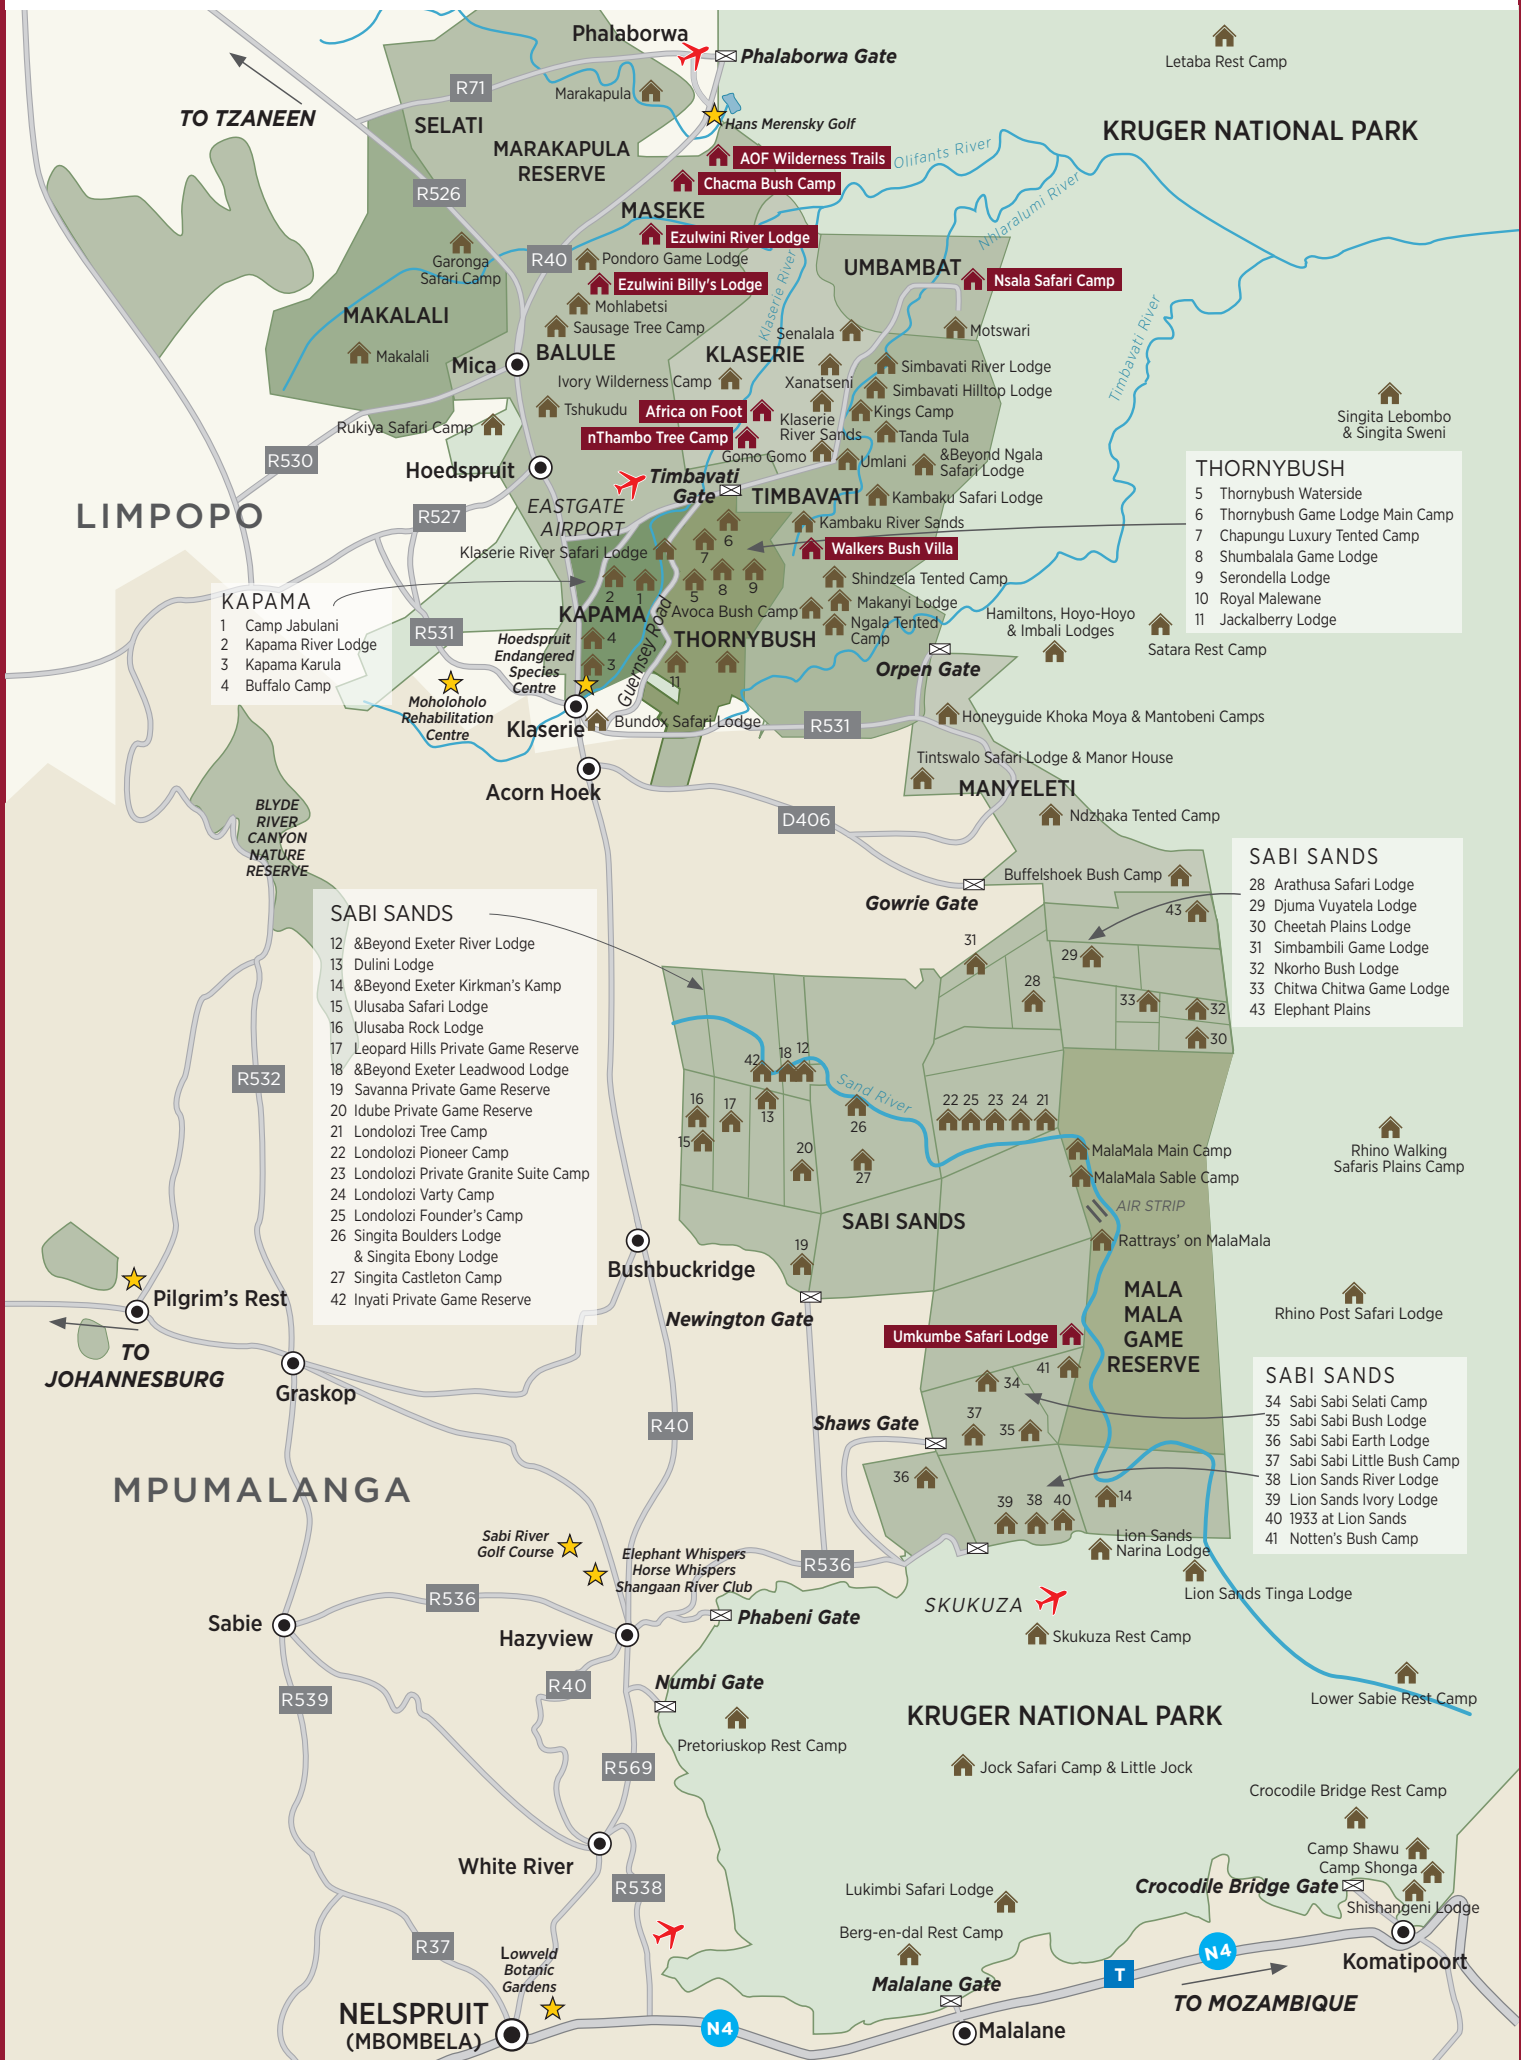

SUNDESTINATIONS™

- KAPAMA**
- 1 Camp Jabulani
 - 2 Kapama River Lodge
 - 3 Kapama Karula
 - 4 Buffalo Camp

- SABI SANDS**
- 12 &Beyond Exeter River Lodge
 - 13 Dulini Lodge
 - 14 &Beyond Exeter Kirkman's Kamp
 - 15 Ulusaba Safari Lodge
 - 16 Ulusaba Rock Lodge
 - 17 Leopard Hills Private Game Reserve
 - 18 &Beyond Exeter Leadwood Lodge
 - 19 Savanna Private Game Reserve
 - 20 Idube Private Game Reserve
 - 21 Londolozi Tree Camp
 - 22 Londolozi Pioneer Camp
 - 23 Londolozi Private Granite Suite Camp
 - 24 Londolozi Varty Camp
 - 25 Londolozi Founder's Camp
 - 26 Singita Boulders Lodge & Singita Ebony Lodge
 - 27 Singita Castleton Camp
 - 42 Inyati Private Game Reserve

- THORNYBUSH**
- 5 Thornybush Waterside
 - 6 Thornybush Game Lodge Main Camp
 - 7 Chapungu Luxury Tented Camp
 - 8 Shumbalala Game Lodge
 - 9 Serondella Lodge
 - 10 Royal Malewane
 - 11 Jackalberry Lodge

- SABI SANDS**
- 28 Arathusa Safari Lodge
 - 29 Djuma Vuyatela Lodge
 - 30 Cheetah Plains Lodge
 - 31 Simbambili Game Lodge
 - 32 Nkorho Bush Lodge
 - 33 Chitwa Chitwa Game Lodge
 - 43 Elephant Plains

- SABI SANDS**
- 34 Sabi Sabi Selati Camp
 - 35 Sabi Sabi Bush Lodge
 - 36 Sabi Sabi Earth Lodge
 - 37 Sabi Sabi Little Bush Camp
 - 38 Lion Sands River Lodge
 - 39 Lion Sands Ivory Lodge
 - 40 1933 at Lion Sands
 - 41 Notten's Bush Camp