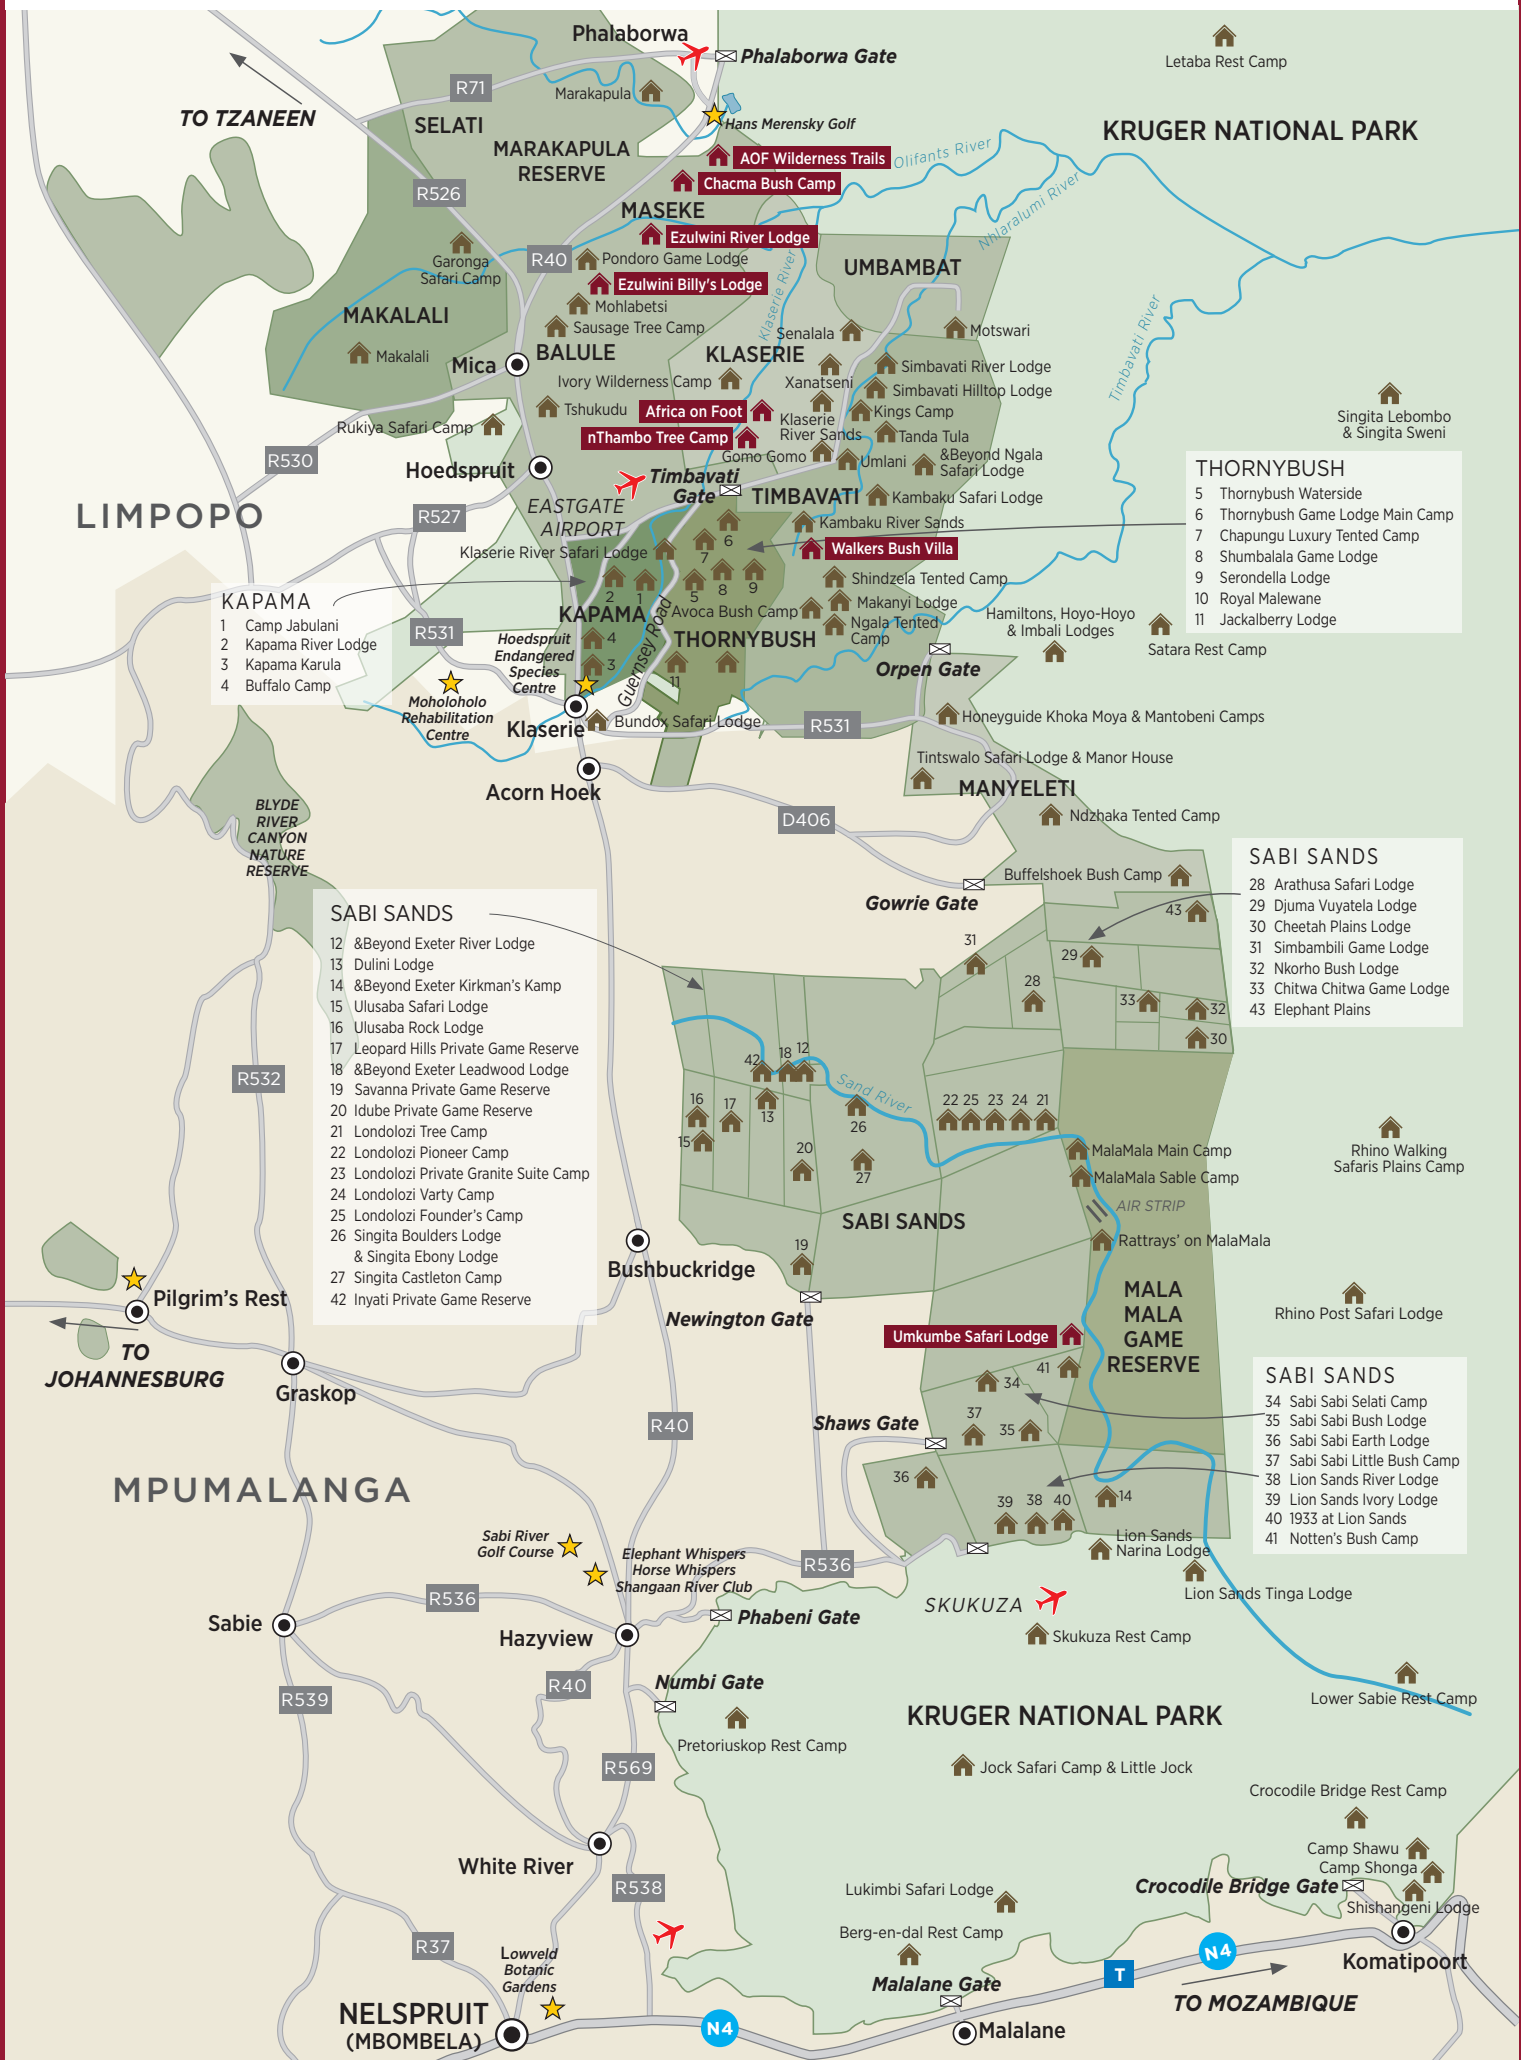

SUNDESTINATIONS™

- KAPAMA**
- 1 Camp Jabulani
 - 2 Kapama River Lodge
 - 3 Kapama Karula
 - 4 Buffalo Camp

- SABI SANDS**
- 12 &Beyond Exeter River Lodge
 - 13 Dulini Lodge
 - 14 &Beyond Exeter Kirkman's Kamp
 - 15 Ulusaba Safari Lodge
 - 16 Ulusaba Rock Lodge
 - 17 Leopard Hills Private Game Reserve
 - 18 &Beyond Exeter Leadwood Lodge
 - 19 Savanna Private Game Reserve
 - 20 Idube Private Game Reserve
 - 21 Londolozi Tree Camp
 - 22 Londolozi Pioneer Camp
 - 23 Londolozi Private Granite Suite Camp
 - 24 Londolozi Varty Camp
 - 25 Londolozi Founder's Camp
 - 26 Singita Boulders Lodge & Singita Ebony Lodge
 - 27 Singita Castleton Camp
 - 42 Inyati Private Game Reserve

- THORNYBUSH**
- 5 Thornybush Waterside
 - 6 Thornybush Game Lodge Main Camp
 - 7 Chapungu Luxury Tented Camp
 - 8 Shumbalala Game Lodge
 - 9 Serondella Lodge
 - 10 Royal Malewane
 - 11 Jackalberry Lodge

- SABI SANDS**
- 28 Arathusa Safari Lodge
 - 29 Djuma Vuyatela Lodge
 - 30 Cheetah Plains Lodge
 - 31 Simbambili Game Lodge
 - 32 Nkorho Bush Lodge
 - 33 Chitwa Chitwa Game Lodge
 - 43 Elephant Plains

- SABI SANDS**
- 34 Sabi Sabi Selati Camp
 - 35 Sabi Sabi Bush Lodge
 - 36 Sabi Sabi Earth Lodge
 - 37 Sabi Sabi Little Bush Camp
 - 38 Lion Sands River Lodge
 - 39 Lion Sands Ivory Lodge
 - 40 1933 at Lion Sands
 - 41 Notten's Bush Camp