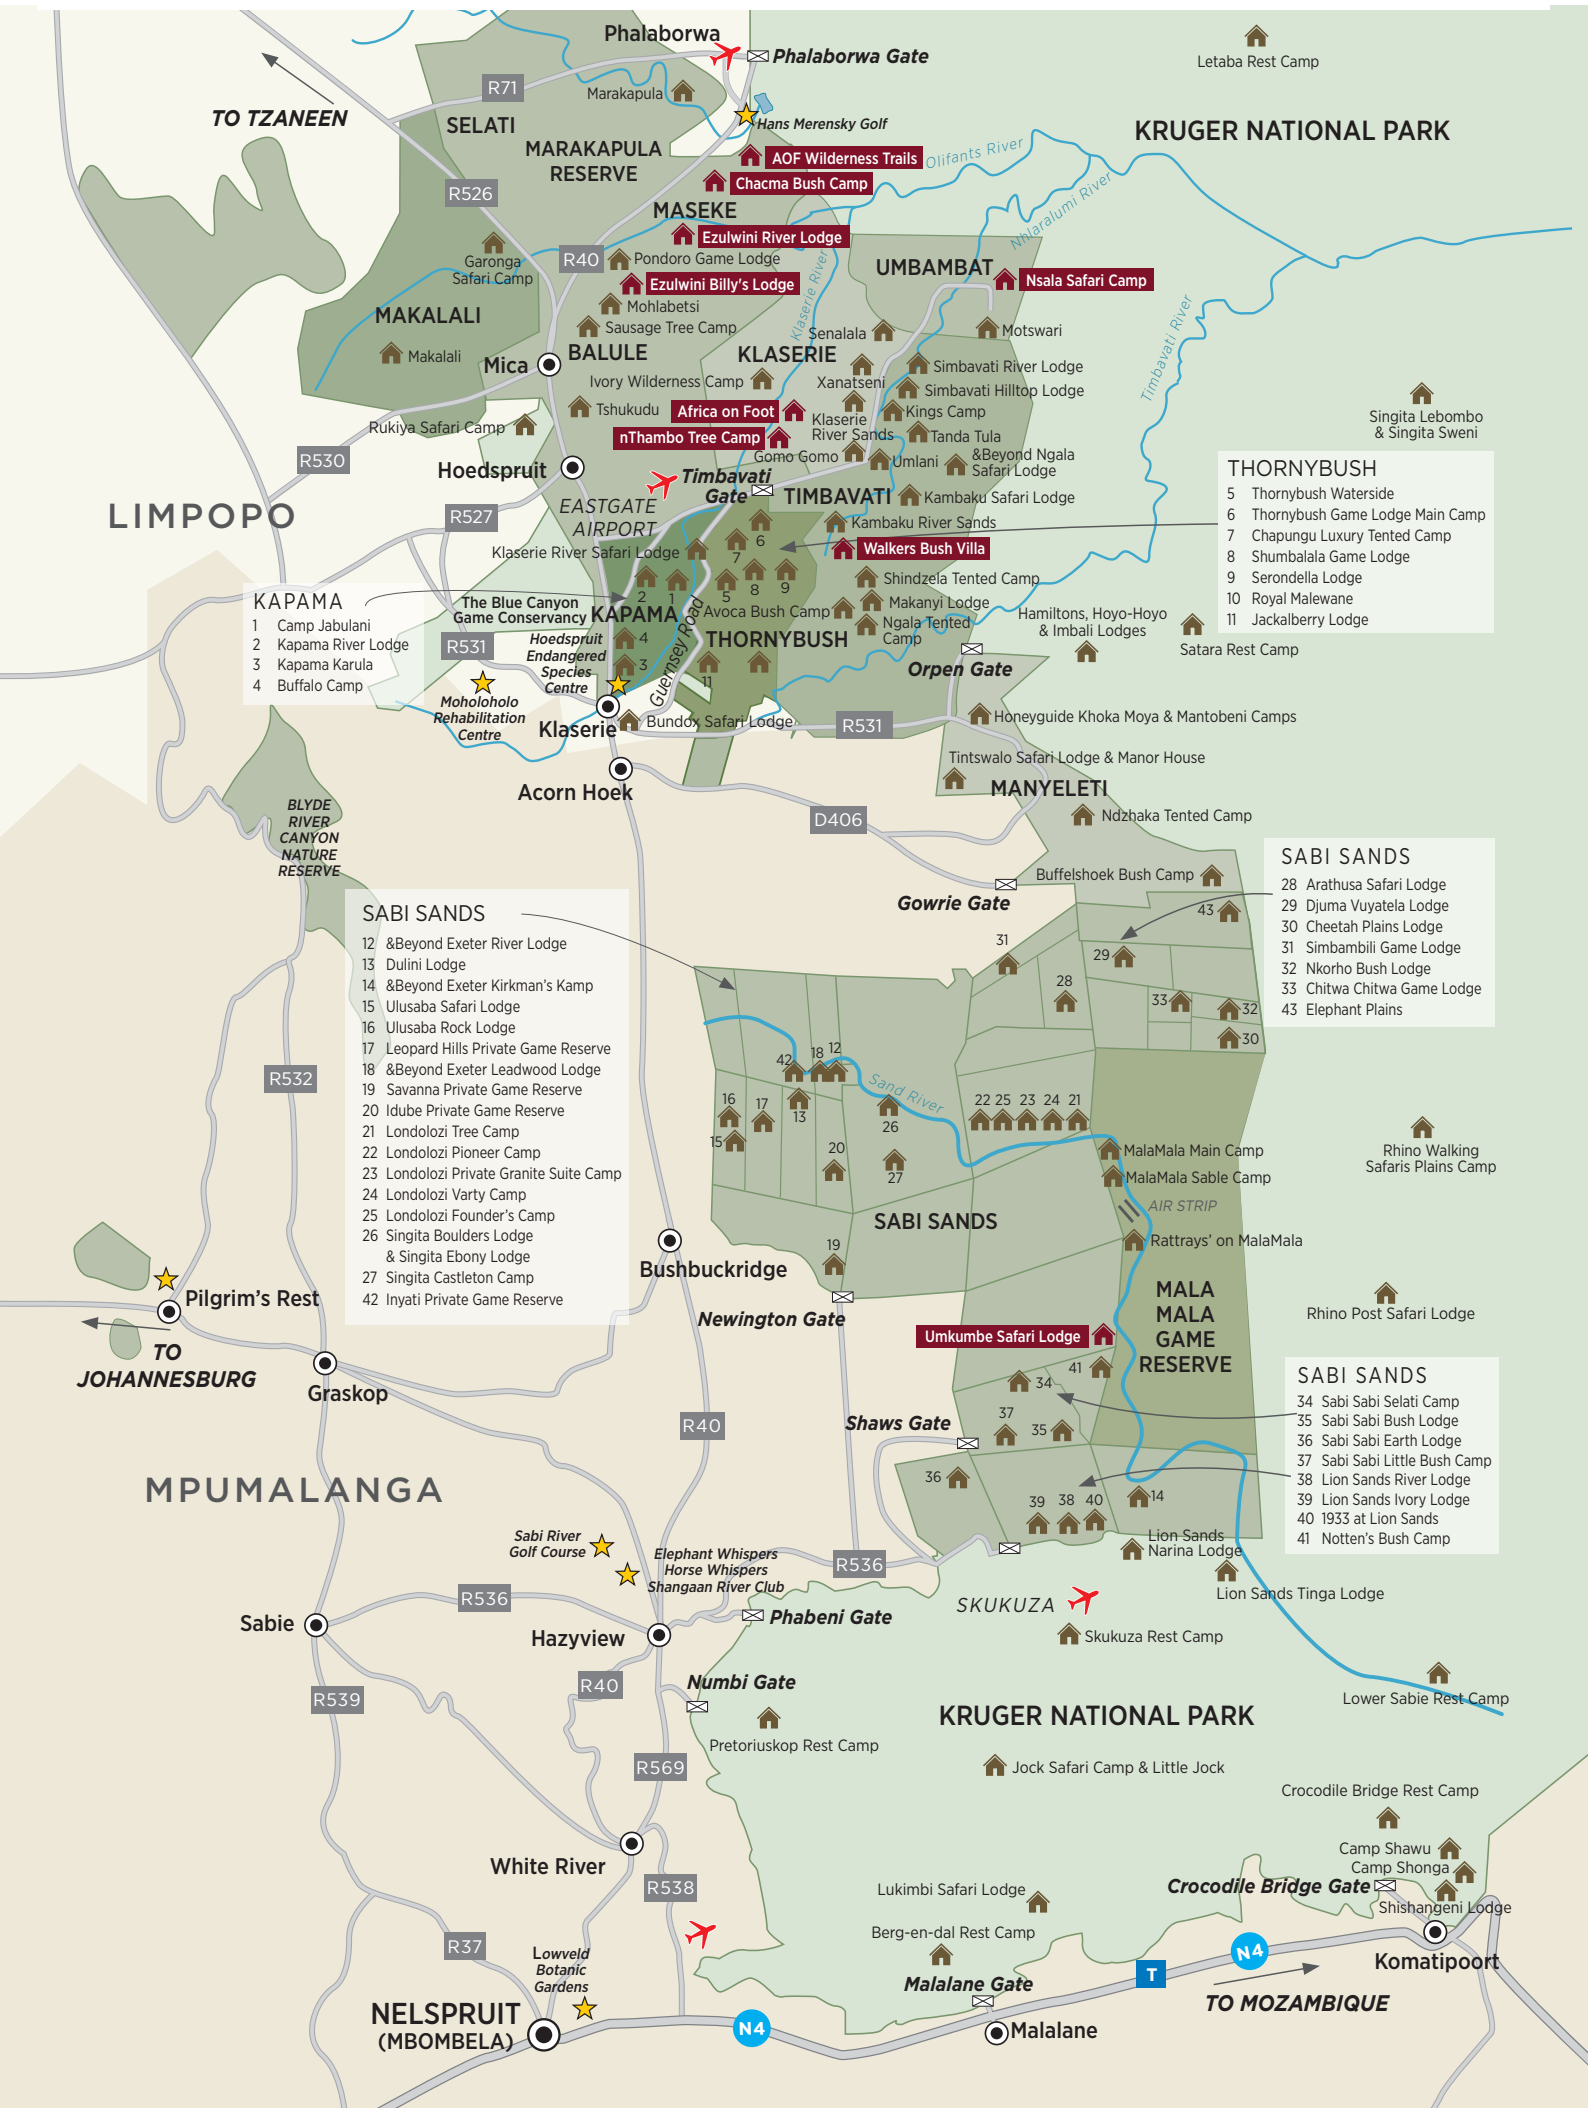

SUNDESTINATIONS™

- KAPAMA**
- 1 Camp Jabulani
 - 2 Kapama River Lodge
 - 3 Kapama Karula
 - 4 Buffalo Camp

- SABI SANDS**
- 12 &Beyond Exeter River Lodge
 - 13 Dulini Lodge
 - 14 &Beyond Exeter Kirkman's Kamp
 - 15 Ulusaba Safari Lodge
 - 16 Ulusaba Rock Lodge
 - 17 Leopard Hills Private Game Reserve
 - 18 &Beyond Exeter Leadwood Lodge
 - 19 Savanna Private Game Reserve
 - 20 Idube Private Game Reserve
 - 21 Londolozzi Tree Camp
 - 22 Londolozzi Pioneer Camp
 - 23 Londolozzi Private Granite Suite Camp
 - 24 Londolozzi Varty Camp
 - 25 Londolozzi Founder's Camp
 - 26 Singita Boulders Lodge & Singita Ebony Lodge
 - 27 Singita Castleton Camp
 - 42 Inyati Private Game Reserve

- THORNYBUSH**
- 5 Thornybush Waterside
 - 6 Thornybush Game Lodge Main Camp
 - 7 Chapungu Luxury Tented Camp
 - 8 Shumbalala Game Lodge
 - 9 Serondella Lodge
 - 10 Royal Malewane
 - 11 Jackalberry Lodge

- SABI SANDS**
- 28 Arathusa Safari Lodge
 - 29 Djuma Vuyatela Lodge
 - 30 Cheetah Plains Lodge
 - 31 Simbambili Game Lodge
 - 32 Nkorho Bush Lodge
 - 33 Chitwa Chitwa Game Lodge
 - 43 Elephant Plains

- SABI SANDS**
- 34 Sabi Sabi Selati Camp
 - 35 Sabi Sabi Bush Lodge
 - 36 Sabi Sabi Earth Lodge
 - 37 Sabi Sabi Little Bush Camp
 - 38 Lion Sands River Lodge
 - 39 Lion Sands Ivory Lodge
 - 40 1933 at Lion Sands
 - 41 Notten's Bush Camp